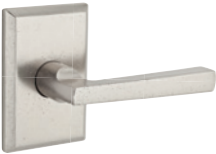

Additional Knob, Lever, And Rose Options Available

HANDLESETS

Fairbanks
with Taper Lever

Kodiak
with Arch Lever

Longview
with Taper Lever

RUSTIC

Additional Knob, Lever, And Rose Options Available

DEADBOLTS

Rustic Arch Deadbolt

Rustic Square Deadbolt

KNOBS

Rustic Knob
with Rustic Square Rose

LEVERS

Taper Lever
with Rustic Square Rose

Arch Lever
with Rustic Arch Rose

FINISHES

ACCESSORIES

Contemporary Knocker, Rectangular Bell Button, And Seattle Handleset. Polished Chrome Finish.

DOOR KNOCKERS

S

Contemporary

Ring

BELL BUTTONS

Oval

Rectangular

Arch

Consult Dealer for finish availability

DOOR ACCESSORIES

Flush Bolt

Edge Pull

Observascope

Ball Catch