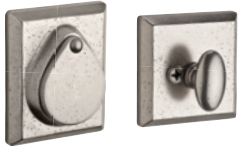

**Polished
Chrome**

**Matte
Antique Nickel**

**Satin
Nickel**

**Venetian
Bronze**

Seattle Handleset Polished Chrome Finish

HANDLESETS

La Jolla
with Contemporary Knob

Miami
with Tube Lever

**Polished
Nickel**

**Venetian
Bronze**

RUSTIC

Longview Handleset Dark Bronze Finish

HANDLESETS

Adirondack
with Rustic Knob

Cottonwood
with Rustic Knob

Elkhorn
with Arch Lever

Additional Knob, Lever, And Rose Options Available

HANDLESETS

Fairbanks
with Taper Lever

Kodiak
with Arch Lever

Longview
with Taper Lever

RUSTIC

Additional Knob, Lever, And Rose Options Available

DEADBOLTS

Rustic Arch Deadbolt

Rustic Square Deadbolt

KNOBS

Rustic Knob
with Rustic Square Rose

LEVERS

Taper Lever
with Rustic Square Rose

Arch Lever
with Rustic Arch Rose

FINISHES