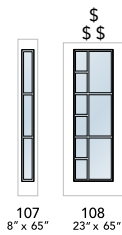

DOUBLE VERRE | DOUBLE GLAZED

VERRES | GLASSES

- Kasumi
- Satiné Acid Etch
- Clair Clear

OBSCUR

CLAIR CLEAR