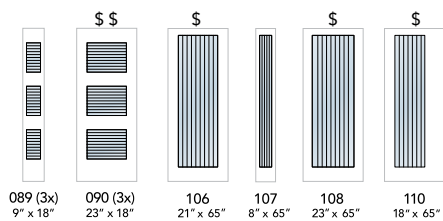

LIN089E+-CONT (3X) ©

LIN090E+-CONT (3X) ©

LIN089E+-CONT (3X) ©

VERRES | GLASSES

Linea Horizontal
Horizontal Linea

Linea Vertical
Vertical Linea

ÉCHELLE DE DEGRÉ D'INTIMITÉ | PRIVACY RATING

CLAIR	OBSCUR -	OBSCUR +	OPAQUE
CLEAR	PRIVACY -	PRIVACY +	OPAQUE