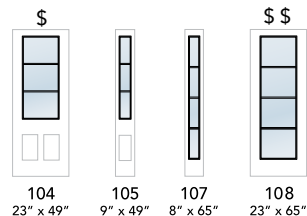

FINIS STANDARDS | STANDARD FINISHES

NS-NO 1" - Non-soudé noir 1" plat
Flat Non-Welded 1" Black

NS-BL 1" - Non-soudé blanc 1" plat
Flat Non-Welded 1" White