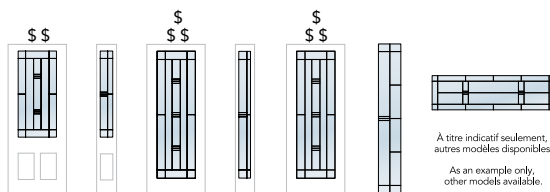

VERRES | GLASSES

IMPOSTES - TRANSOMS

TRIPLE VERRE | TRIPLE GLAZED