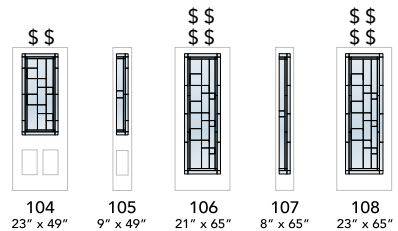

FINI STANDARD | STANDARD FINISH

NOTE: Autres finis disponibles | Other available finishes

ON Onyx | Onyx

TRIPLE VERRE | TRIPLE GLAZED