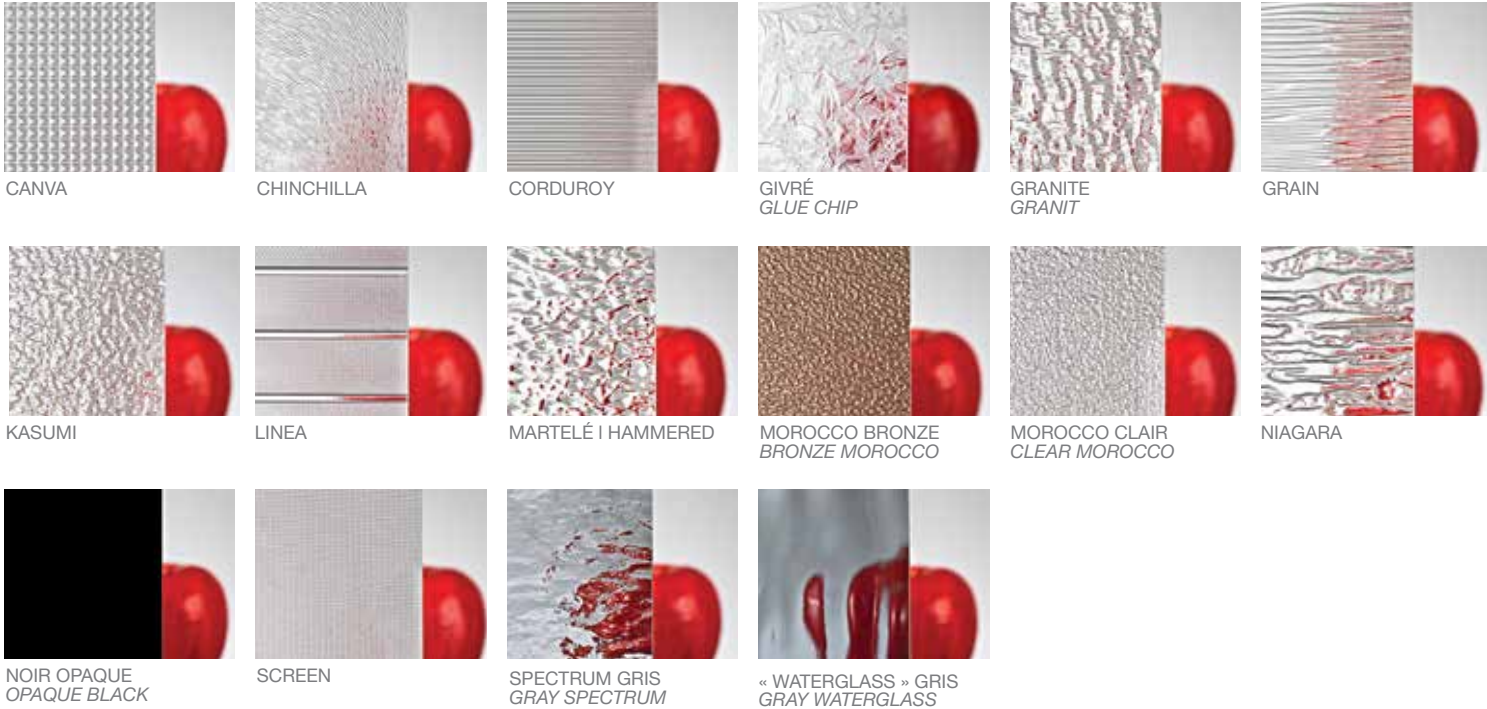

1- Verre | Glass

1 Choisissez votre VERRE | Choose your GLASS

L'OBJET EN RÉFÉRENCE EST À 24" DERRIÈRE LE VERRE. | THE OBJECT SHOWN BEHIND THE GLASS IS AT 24" DISTANCE.