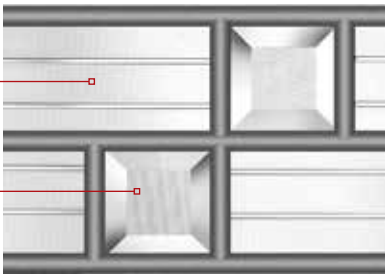

NS-PT Non-Soudé Étain | Non-Welded Pewter

VERRES | GLASSES

- Linea
- Screen Biseauté
  Beveled Screen
- Morocco Clair
  Clear Morocco

TRIPLE VERRE | TRIPLE GLAZED

IMPOTES • TRANSOMS