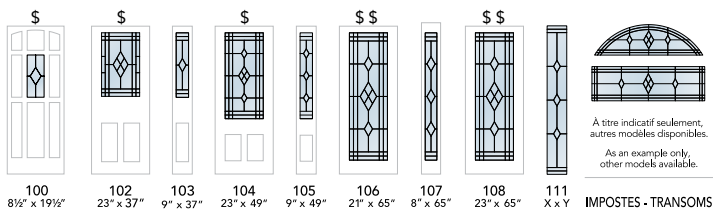

FINIS DISPONIBLES
(Cette grandeur seulement)
8 1/2" x 19 1/2"

AVAILABLE FINISHES
(For this size only)
8 1/2" x 19 1/2"

- LT Laiton soudé
  Welded Brass
- PL Plomb soudé
  Welded Lead
- N Plomb soudé antique
  Antique Welded Lead

FINI STANDARD | STANDARD FINISH

NOTE: Autres finis disponibles | Other available finishes

LT Laiton soudé | Welded Brass

TRIPLE VERRE | TRIPLE GLAZED

Soudé | Welded **DIAMANT**

ÉCHELLE DE DEGRÉ D'INTIMITÉ | PRIVACY RATING

CLAIR	OBSCUR -	OBSCUR +	OPAQUE
CLEAR	PRIVACY -	PRIVACY +	OPAQUE

VERRES | GLASSES

Losange clair Biseauté
gravé à la main
Beveled diamond
Clear Hand-Engraved

Chinchilla

«Waterglass» gris
Gray Waterglass