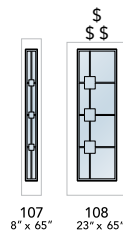

CLAIR
CLEAR → Clair
Clear

DOUBLE VERRE | DOUBLE GLAZED