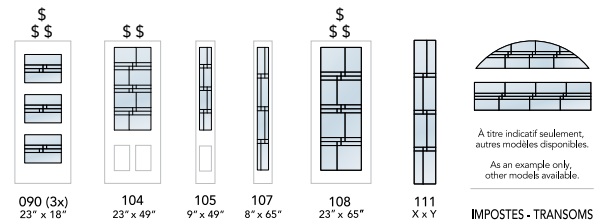

NS-PT Non-Soudé Étain | Non-Welded Pewter

VERRES | GLASSES

- Linea
- Screen Biseauté
  Beveled Screen
- Morocco Clair
  Clear Morocco

TRIPLE VERRE | TRIPLE GLAZED

IMPOTES • TRANSOMS